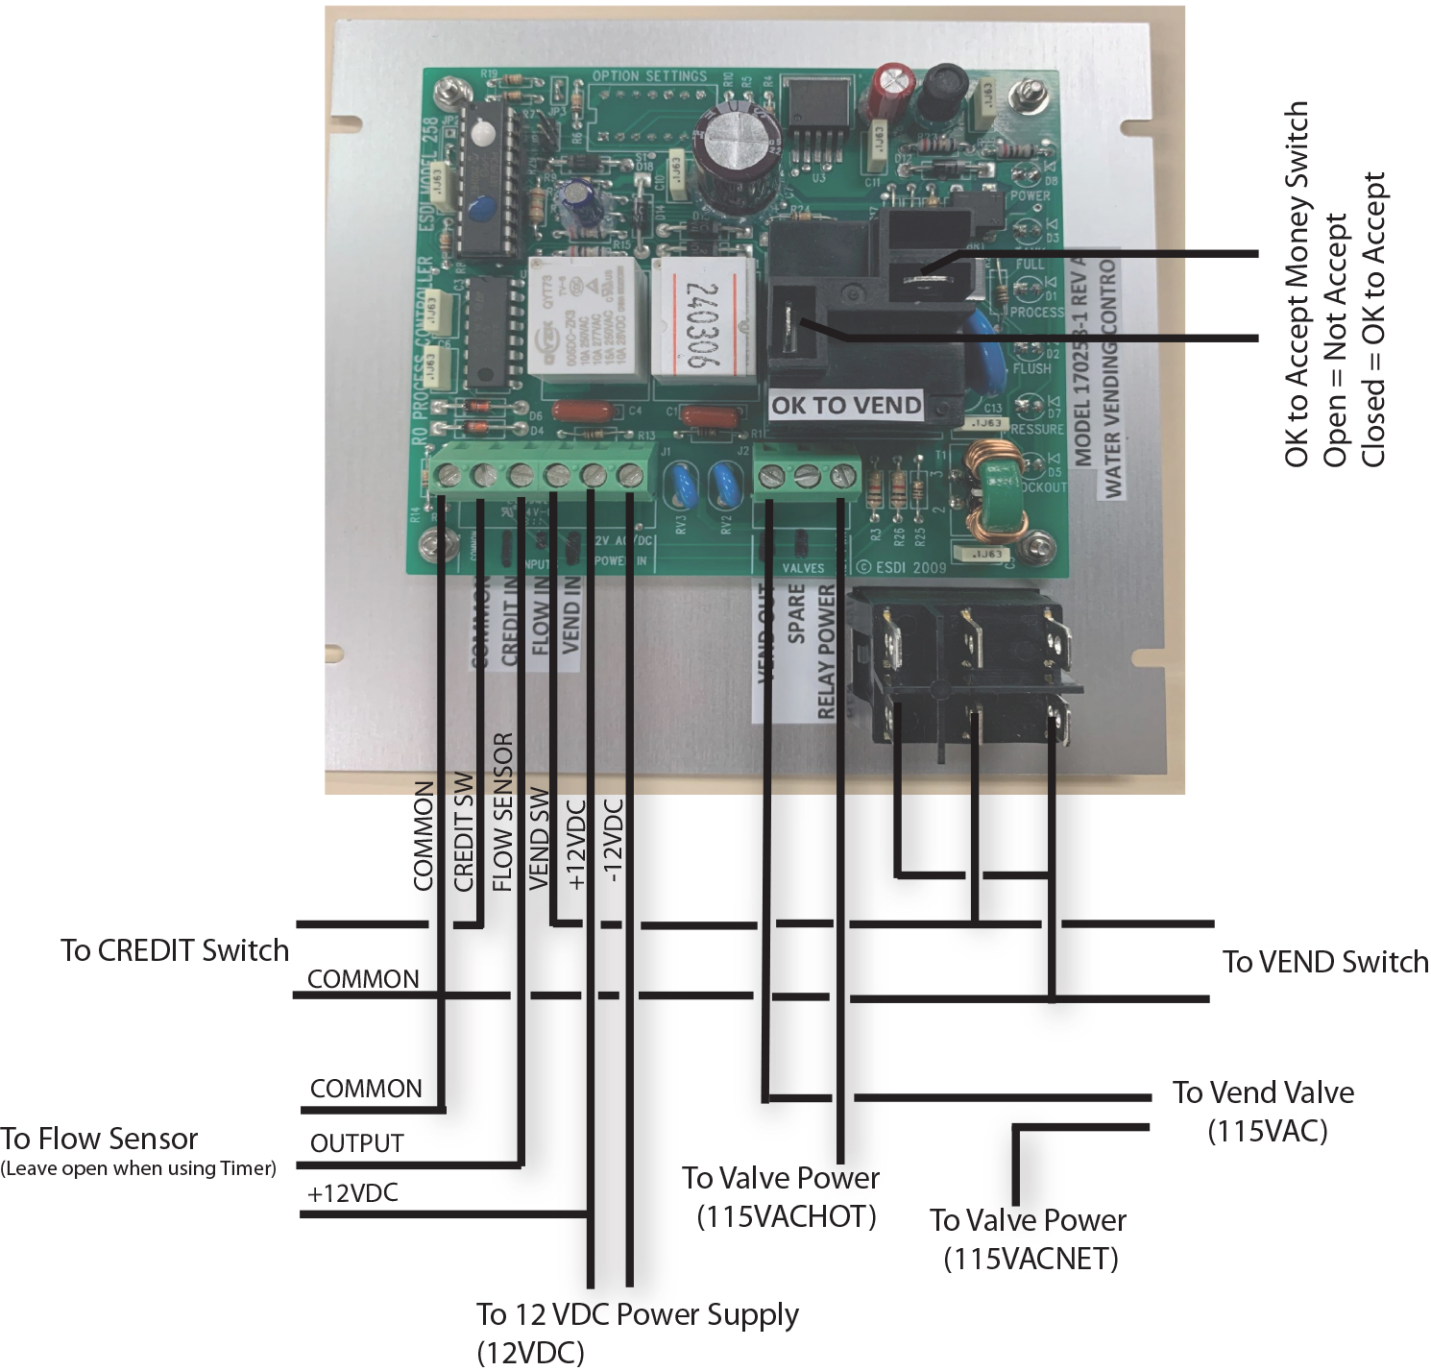

ESDI MODEL 170258-1 WATER VENDING MACHINE CONTROLLER

WIRING DIAGRAM

Revised 4/10/2018

OK to Accept Money Switch
Open = Not Accept
Closed = OK to Accept