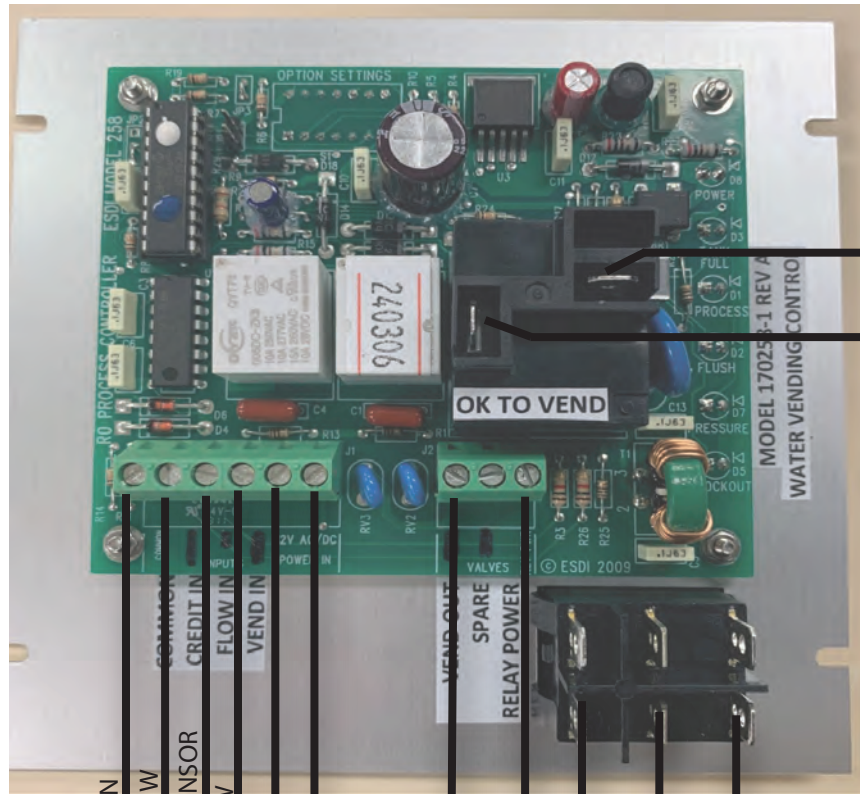

ESDI MODEL 170258-1 WATER VENDING MACHINE CONTROLLER
 WIRING DIAGRAM
 Revised 4/10/2018

OK to Accept Money Switch
 Open = Not Accept
 Closed = OK to Accept