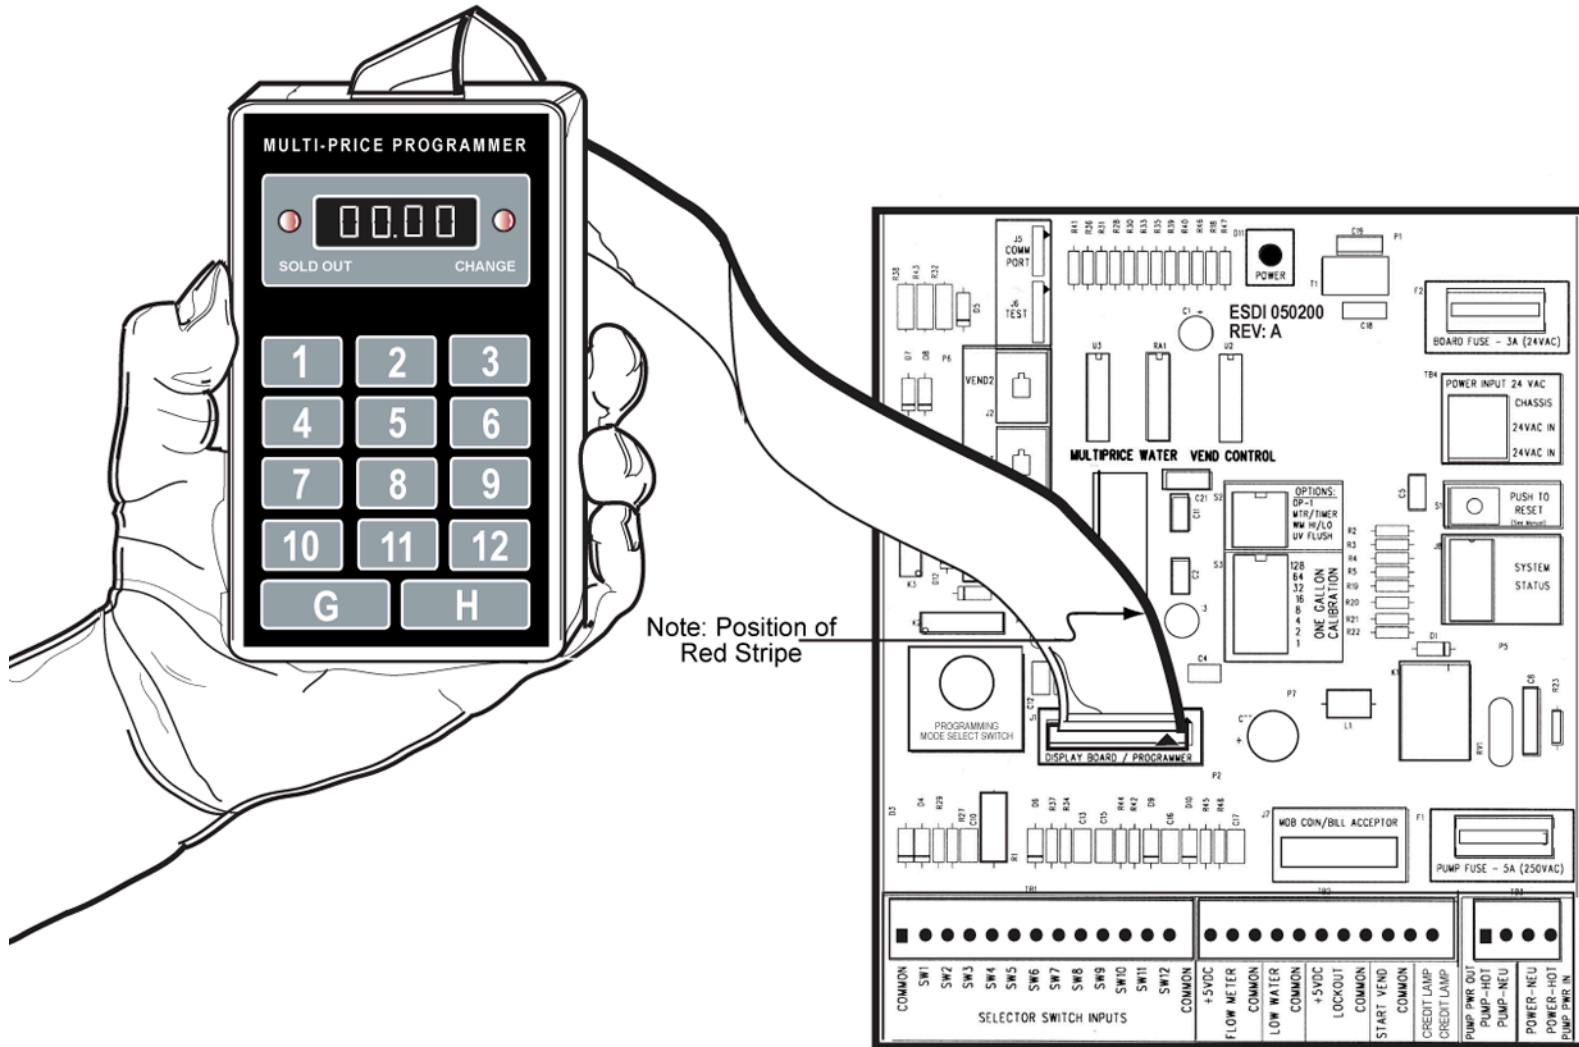

PROGRAMMER ESDI Part No. 050400

ELECTRONIC SYSTEMS DESIGN, INC
 1010 North Maclay Avenue, San Fernando, California 91340 U.S.A.
 PHONE: (818) 365-0864 FAX: (818) 365-1308 www.esdi.net