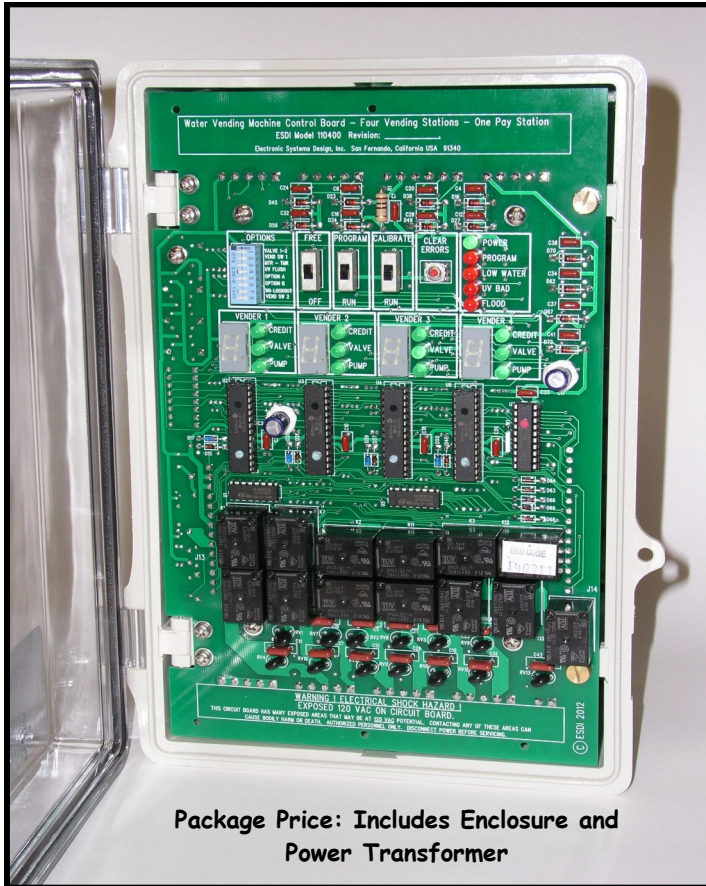

Water Vending Machine Controller - Three Vend Stations
No Payment Station - Free Vend
ESDI Model 110400-3-NOM

Package Price: Includes Enclosure and Power Transformer

- **Three (3) Vend Stations**
- **Each Station Vends 4 Water Volumes**
- **Water Volumes ½ Liter to 6 Gallons**
- **Optional One or Two (2) Valve Vending**
- **Optional UV Flush**
- **Maximum Run Timer**
- **UV Lamp Shut Down and Lockout**
- **Metered or Timed Vending**

The ESDI Model 110400-3-NOM Three Station Water Vending Machine Controller is a new electronics assembly that performs all of the functions necessary to control three (3) unsupervised bulk water vending machines. It incorporates many new features & options that make it compatible for most vending machine applications. Provides precise & reliable vending using a flow sensor, or internal timer. Requires no special equipment to program prices and retrieve sales data. The Model 110400-3 is assembled in the USA and manufactured in compliance with UL-508, and IEC Standard 1000-4-4 part 4 for EMI noise interference.

Features & Onboard Options:

- **Each Station Vends 4 Water Volumes.** Volumes set & stored in memory using simple "Calibration Mode".
- **Water Volumes not Limited to Gallons.** Calibrate any volume desired from 1/2 Liter to 6 Gallons per vend.
- **Optional Two (2) Valve Dispensing** For two speed vending, yielding faster vending with no overflow.
- **Optional UV Flush Cycle** removes accumulated hot water from UV lamp if idle time exceeds 30 minutes.
- **Maximum Run Timer** stops pump and terminates vending if the maximum vending time is exceeded.
- **Low Water Monitor** blocks vending until water is once again present. (Set float above 5 gallons.)
- **UV Lamp Shut Down and Lockout Input** blocks vending until reset.
- **Relay Contacts are Isolated** and rated for any voltage up to 240 VAC, 3 Amps Max.
- **Enclosure Size:** 12" X 8" X 6", Polycarbonate, NEMA 4 Indoor Rated.