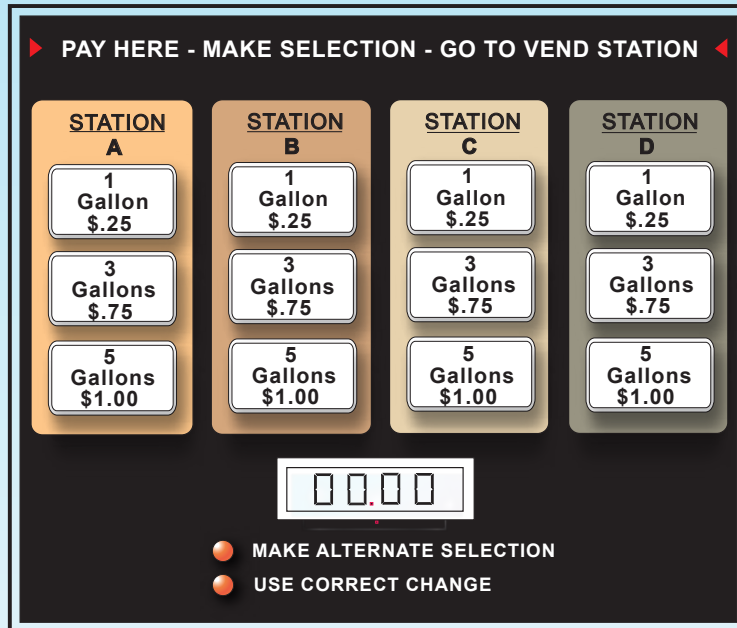

Here is an example of a Four Station Water Vending Machine using the ESDI Model 110400 Control Board.

Four Vending Stations - One Payment Device.

FOUR VENDING STATIONS

KEYPAD (Example)

CARD READER

BILL ACCEPTOR

COIN ACCEPTOR

Any MDB Payment Devices