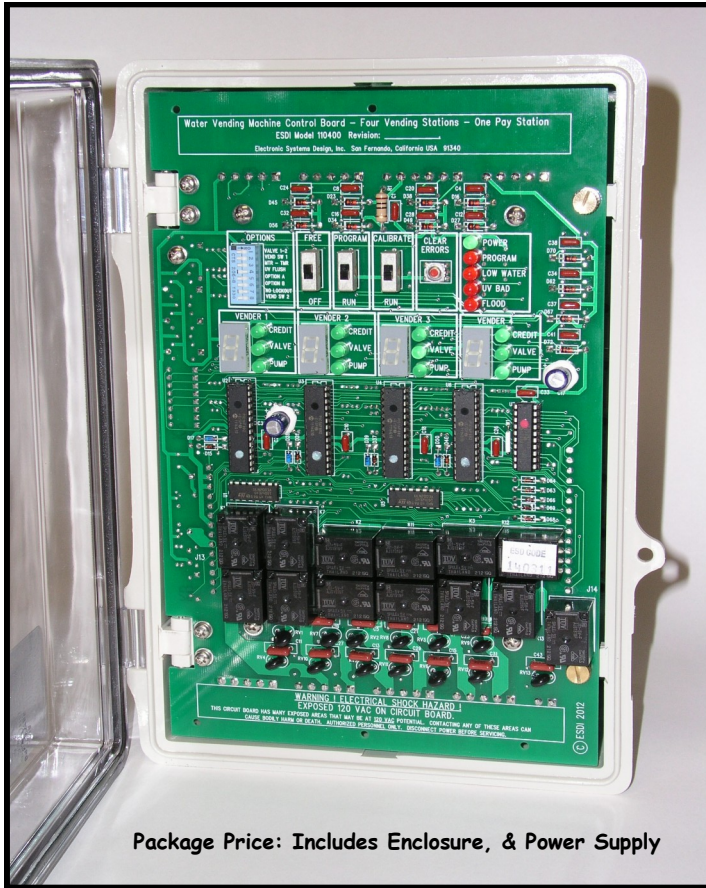

## Water Vending Machine Controller - Four Vend Stations No Payment Station - Free Vend ESDI Model 110400-NOM

Package Price: Includes Enclosure, & Power Supply

- **Four (4) Vend Stations Maximum**
- **Each Station Vends 3 - 4 Water Volumes**
- **Water Volumes ½ Liter to 6 Gallons**
- **Optional One or Two (2) Valve Vending**
- **Optional UV Flush**
- **Maximum Run Timer**
- **UV Lamp Shut Down and Lockout**
- **Metered or Timed Vending**

See Price List for Current Pricing.

**The ESDI Model 110400-NOM Four Station Water Vending Machine Controller** is an electronics assembly that performs all of the functions necessary to control four (4) bulk water vending machines. It incorporates many new features & options that make it compatible for most vending machine applications. Provides precise & reliable vending using a flow sensor, or internal timer. The Model 110400 is assembled in the USA and manufactured in compliance with UL-508, and IEC Standard 1000-4-4 part 4 for EMI noise interference. This controller is used in applications where the vending machine is not required to accept payment, such as with Free vending, or when an attendant is present to accept payment.